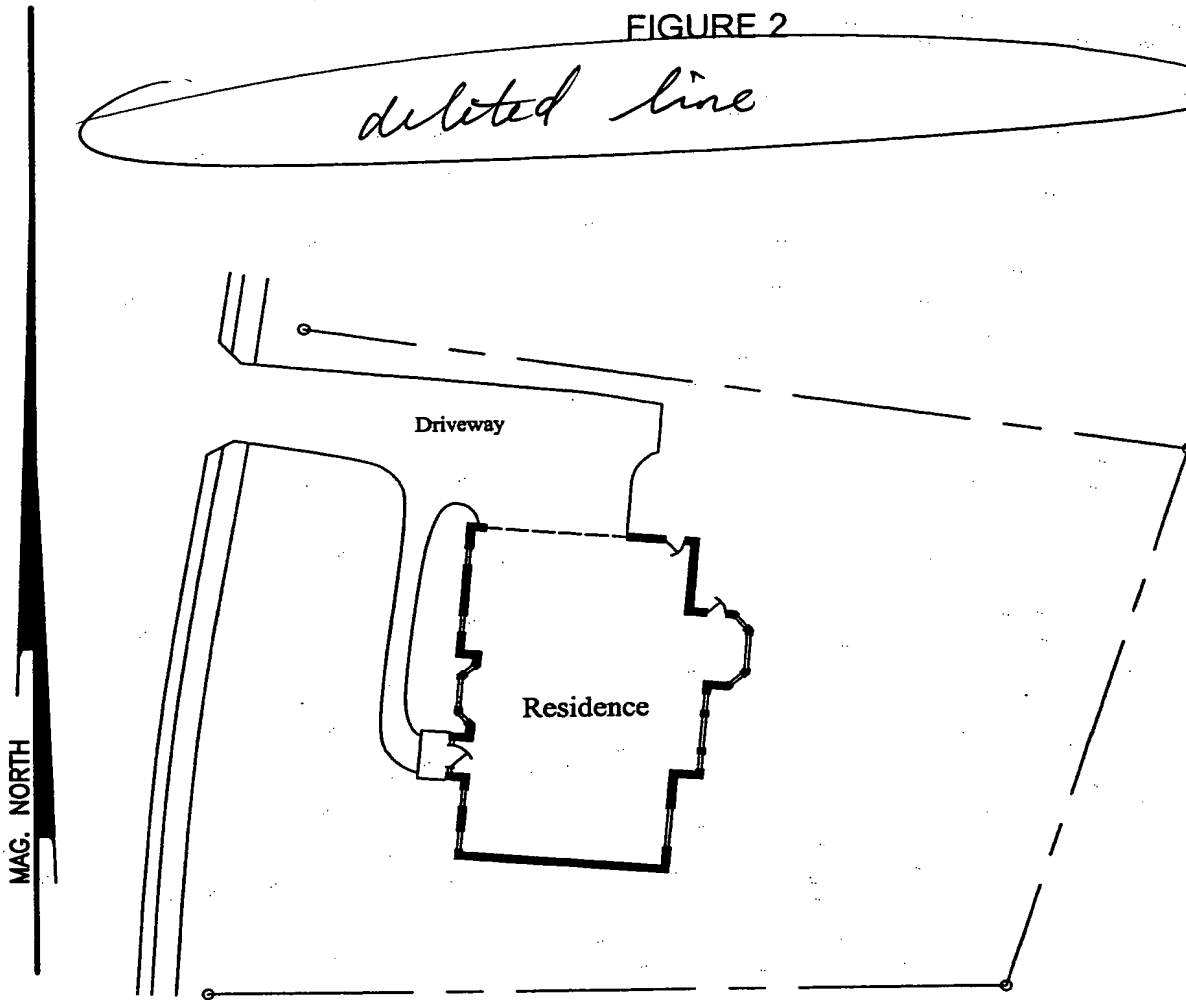

ANNOTATED MARKED-UP
DRAWINGS

100

FIGURE 1

ANNOTATED MARKED-UP
DRAWINGS

FIGURE 2

deleted line

LEGEND

WM - WATER METER	R/W - RIGHT OF WAY	R - RADIUS	PP - POWER POLE
WV - WATER VALVE	IPP - IRON PIN PLACED	- X - X -	FENCE
PK - PK NAIL PLACED	IPF - IRON PIN FOUND	— — — —	LAND LOT LINE
GM - GAS METER	CM - CONCRETE MARKER	⊙ — — — —	CENTER LINE
LP - LIGHT POLE	CH. - CHORD	— ⚡ — — —	POWER LINE
	L OR A - LENGTH OF CURVE	B/L -	BUILDING SETBACK LINE

fixed margin

ANNOTATED MARKED-UP
DRAWINGS

FIGURE 4

Symbol	Key	Quantity	Plant Type	Characteristics
	ACB	85	Annual Color Bed	Annual Flowers measured in square feet.
	EGC	250	Evergreen Groundcover	Spreading evergreen plant material up to 18" in height measured in square feet.
	DGC	100	Deciduous Groundcover	Spreading deciduous plant material up to 18" in height measured in square feet.
	PB	200	Perennial Bed	Perennial Flowering Plants measured in square feet.
	SsFt	77	Small Shrub Fine Texture	Shrub up to 36" in height and width. Leaf size less than 3/4"
	SsMt	76	Small Shrub Medium Texture	Shrub up to 36" in height and width. Leaf size of 3/4" - 2"
	SsCt	21	Small Shrub Coarse Texture	Shrub up to 36" in height and width. Leaf size greater than 2"
	MsFt	26	Medium Shrub Fine Texture	Shrub 36" - 60" in height and width. Leaf size less than 3/4"
	MsMt	12	Medium Shrub Medium Texture	Shrub 36" - 60" in height and width. Leaf size of 3/4" - 2"
	MsCt	7	Medium Shrub Coarse Texture	Shrub 36" - 60" in height and width. Leaf size greater than 2"
	LsFt	1	Large Shrub Fine Texture	Shrub greater than 60" in height and width. Leaf size less than 3/4"
	LsMt	6	Large Shrub Medium Texture	Shrub greater than 60" in height and width. Leaf size of 3/4" - 2"
	LsCt	24	Large Shrub Coarse Texture	Shrub greater than 60" in height and width. Leaf size greater than 2"
	Small Tree	13	Small Tree	Tree less than 25' tall
	Med. Tree	4	Medium Tree	Tree 25' - 40' tall
	Large Tree	4	Large Tree	Tree greater than 40' tall